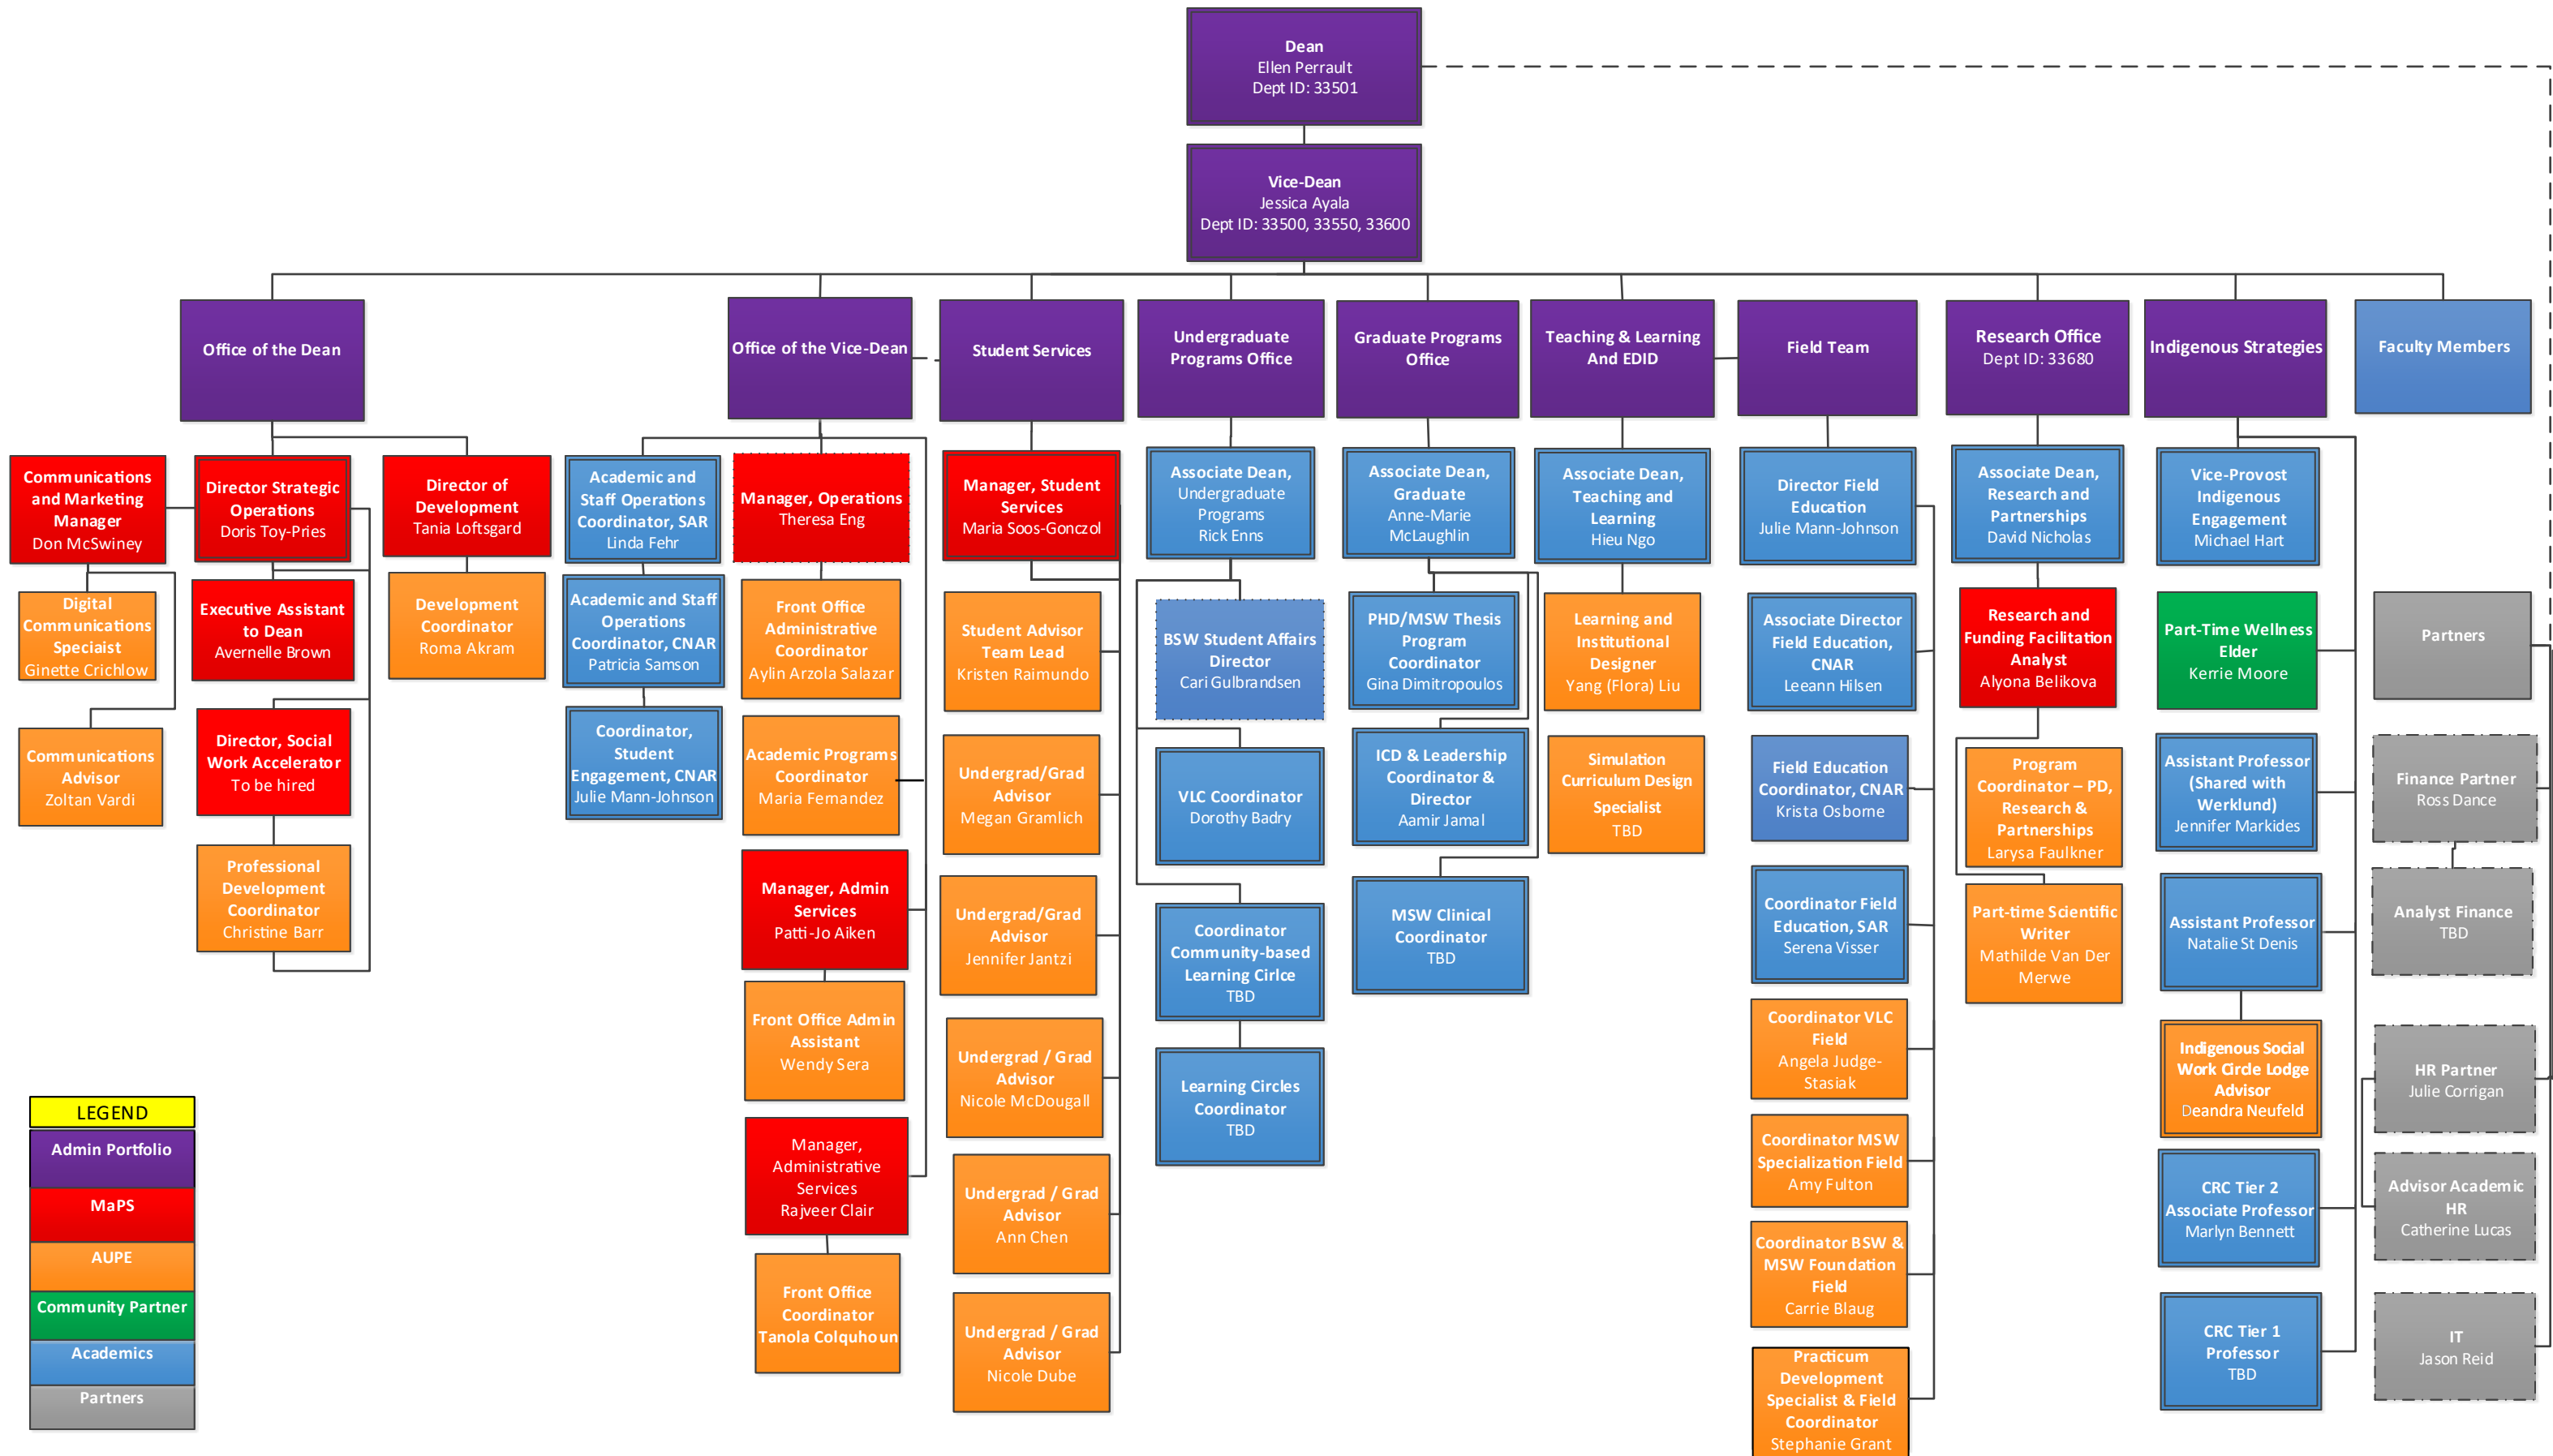

Faculty of Social Work Organizational Chart

Updated: January 2022

LEGEND

- Admin Portfolio
- MaPS
- AUPE
- Community Partner
- Academics
- Partners