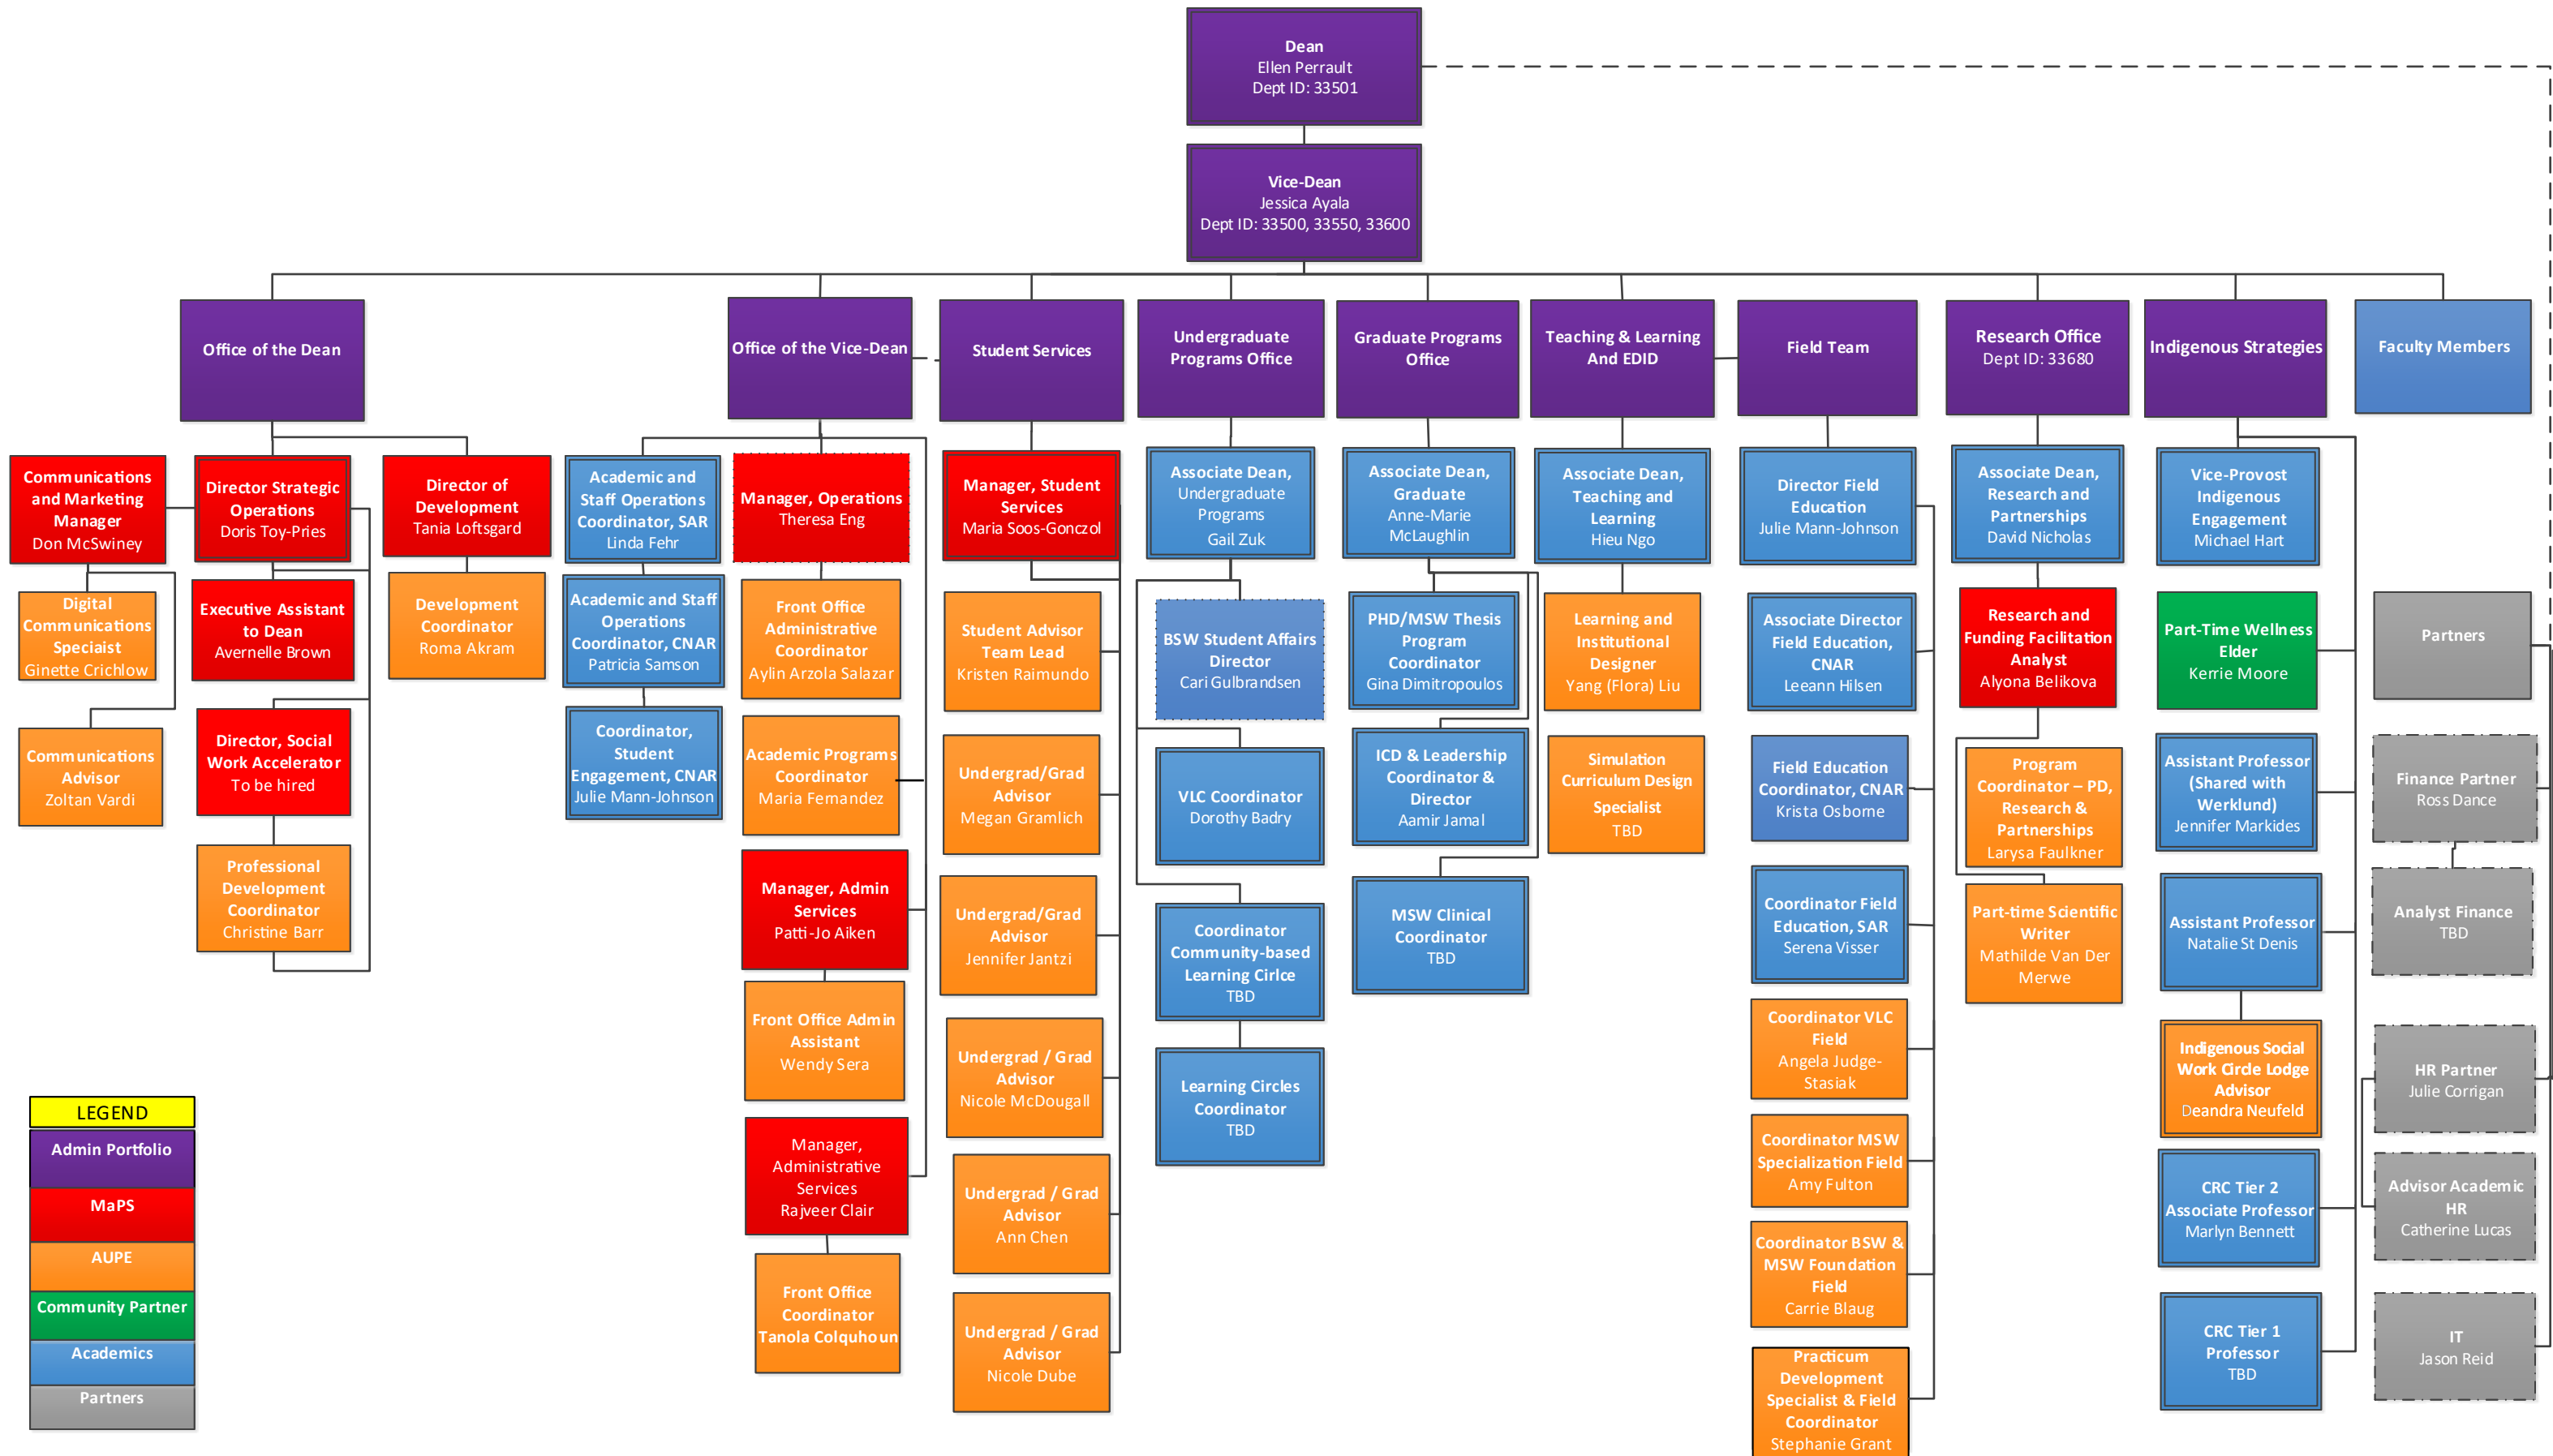

# Faculty of Social Work Organizational Chart

## Updated: January 2022

**LEGEND**

- Admin Portfolio
- MaPS
- AUPE
- Community Partner
- Academics
- Partners