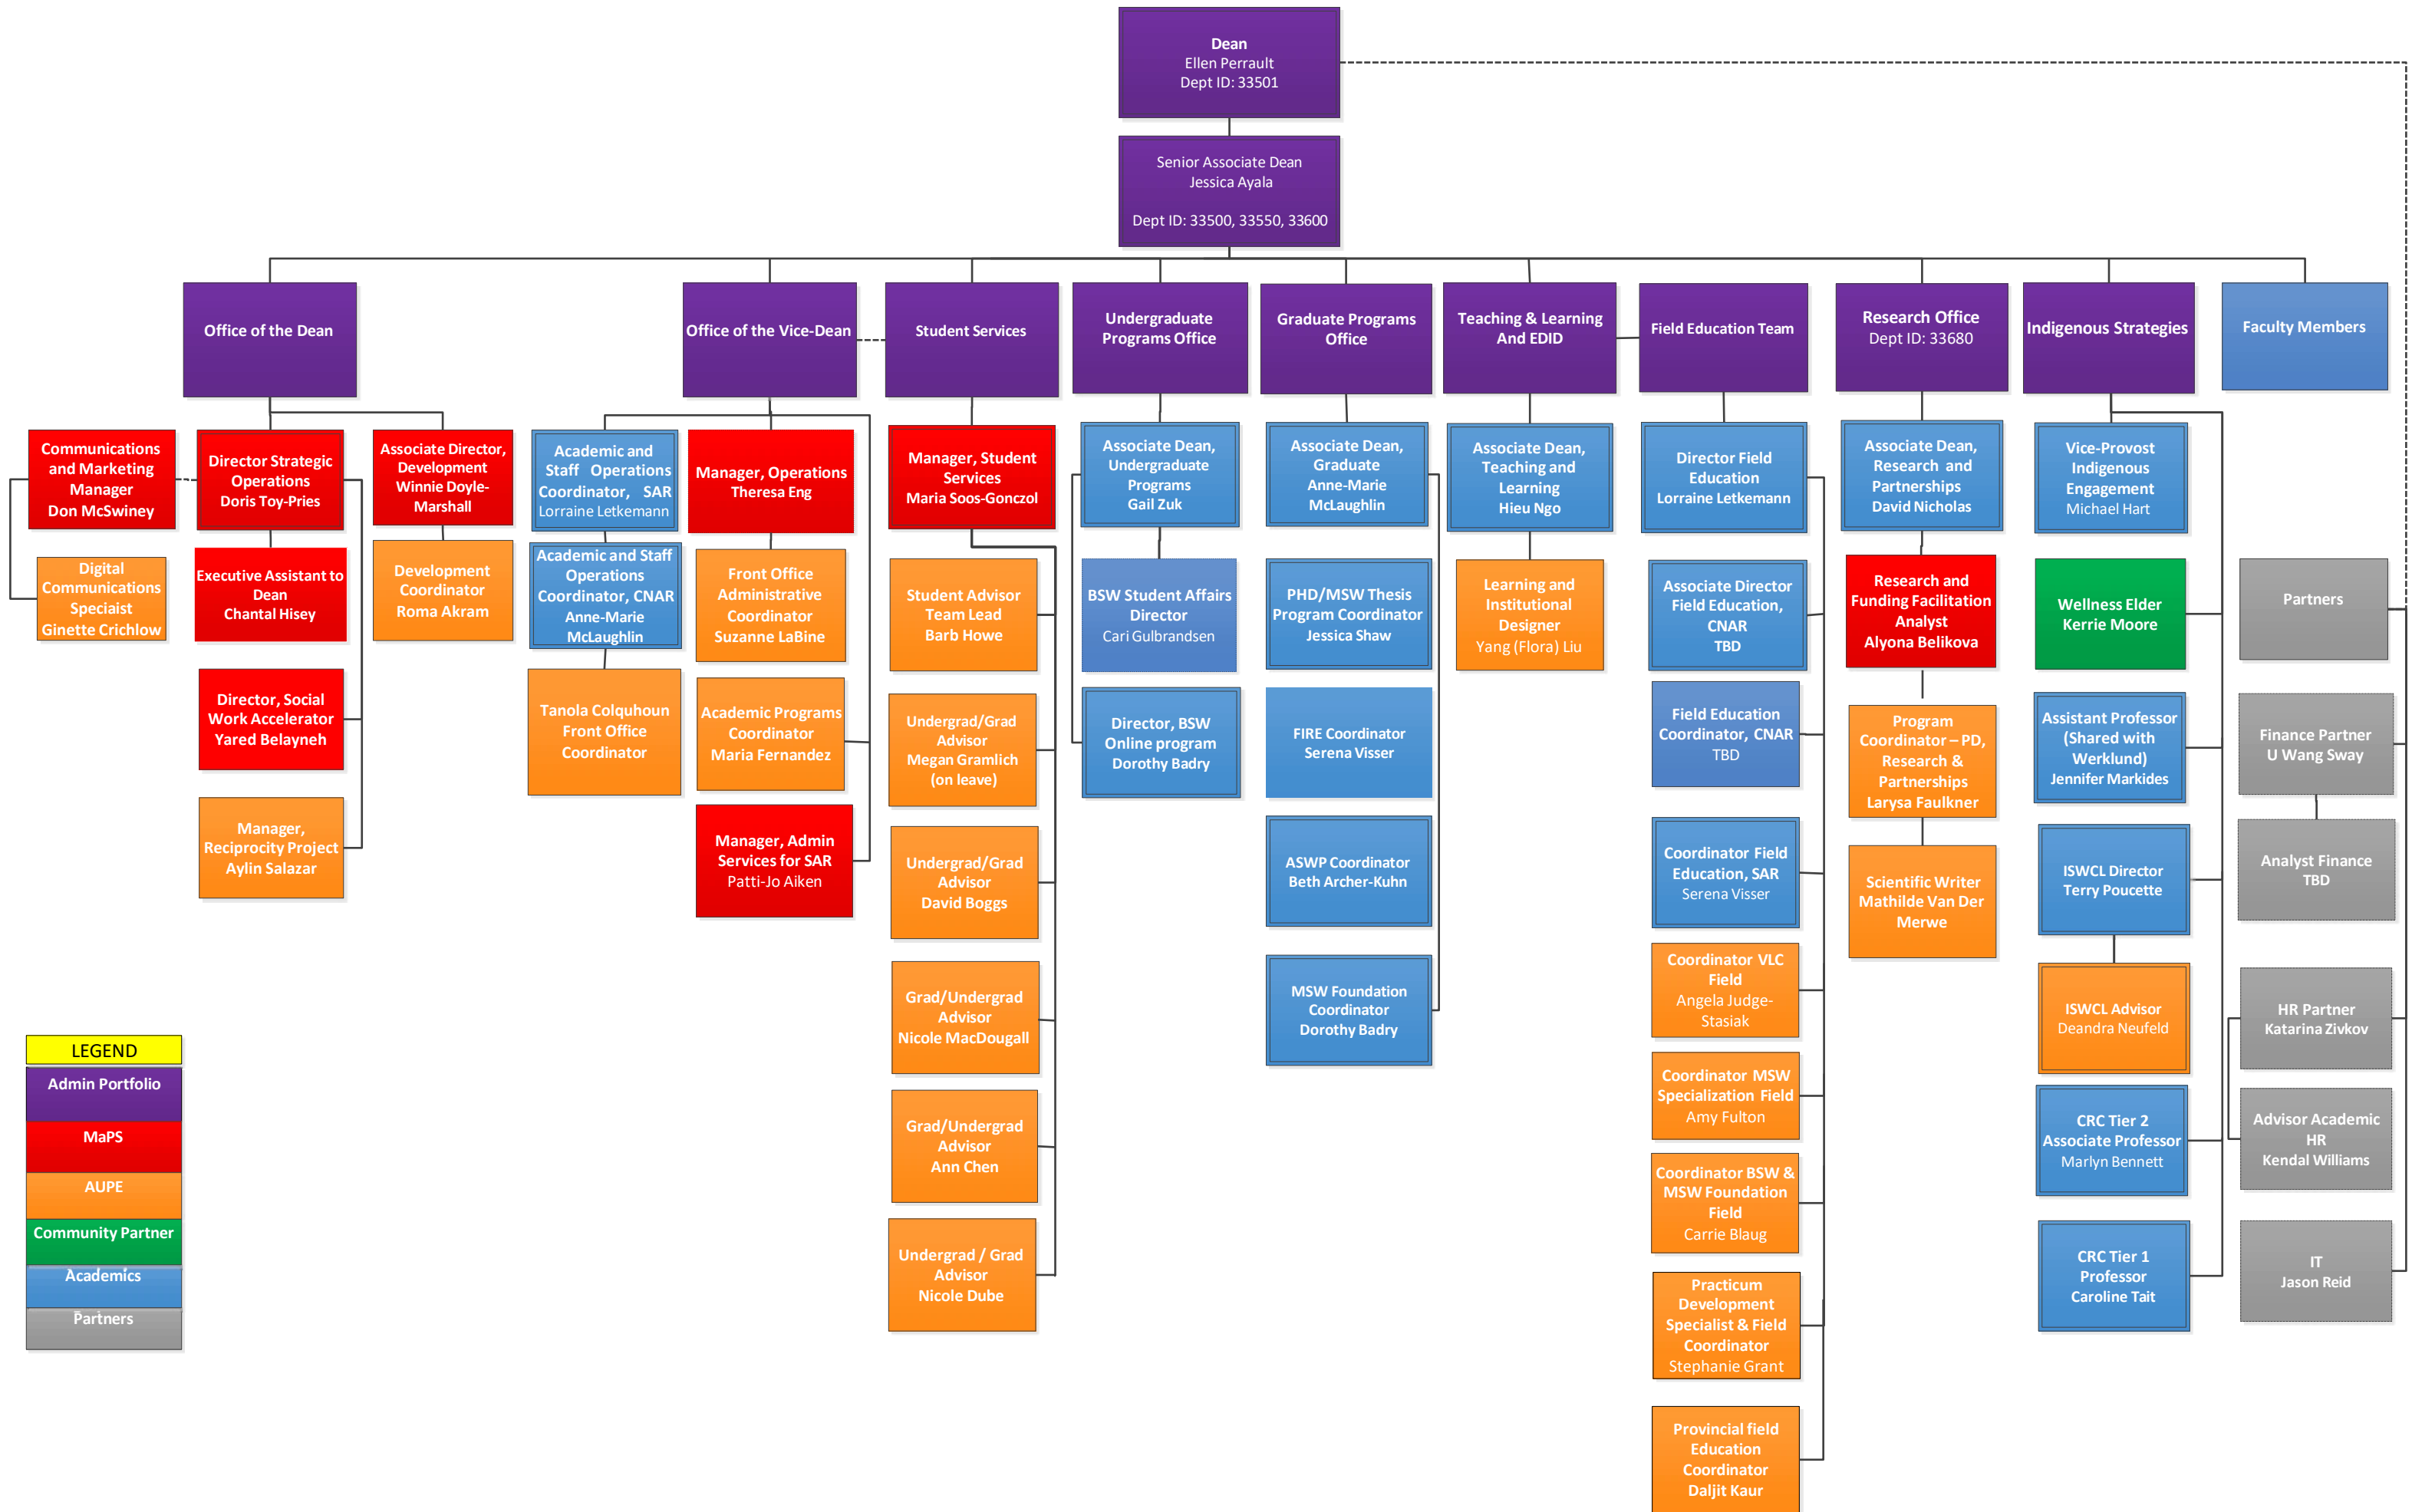

Faculty of Social Work Organizational Chart

Updated: September 2024

LEGEND

- Admin Portfolio
- MaPS
- AUPE
- Community Partner
- Academics
- Partners