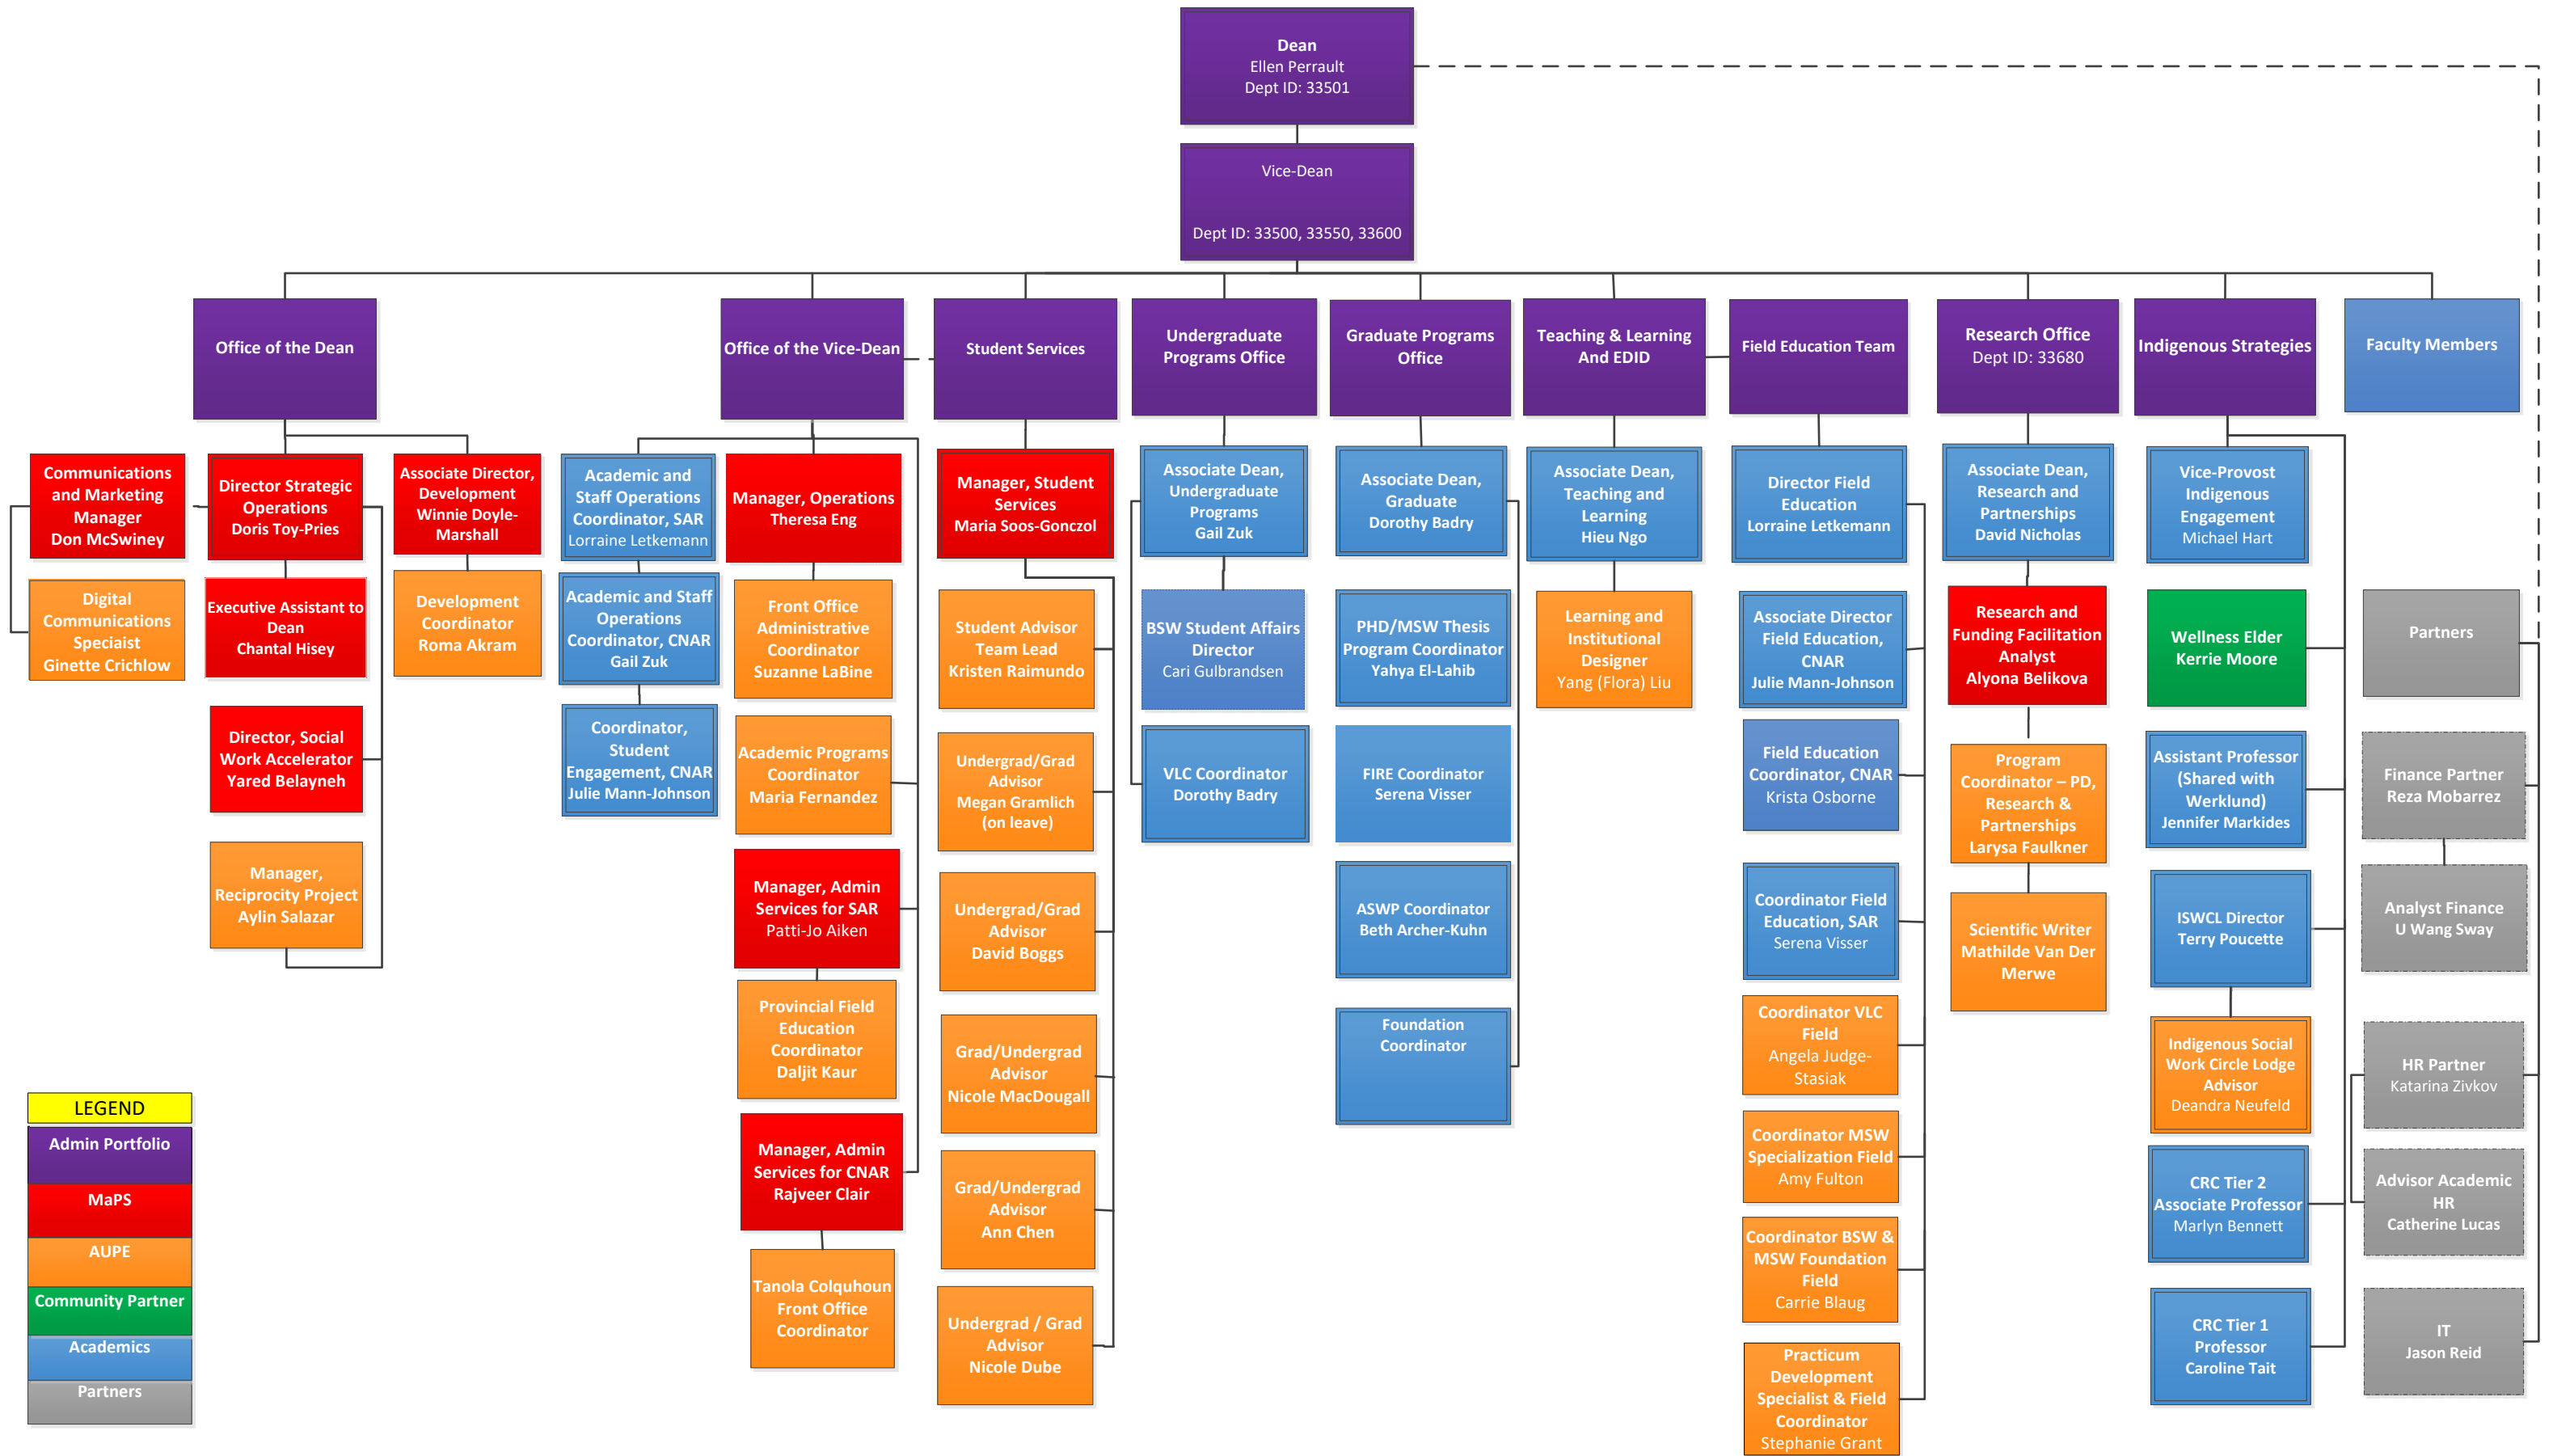

# Faculty of Social Work Organizational Chart

## Updated: March 2024

**LEGEND**

- Admin Portfolio
- MaPS
- AUPE
- Community Partner
- Academics
- Partners