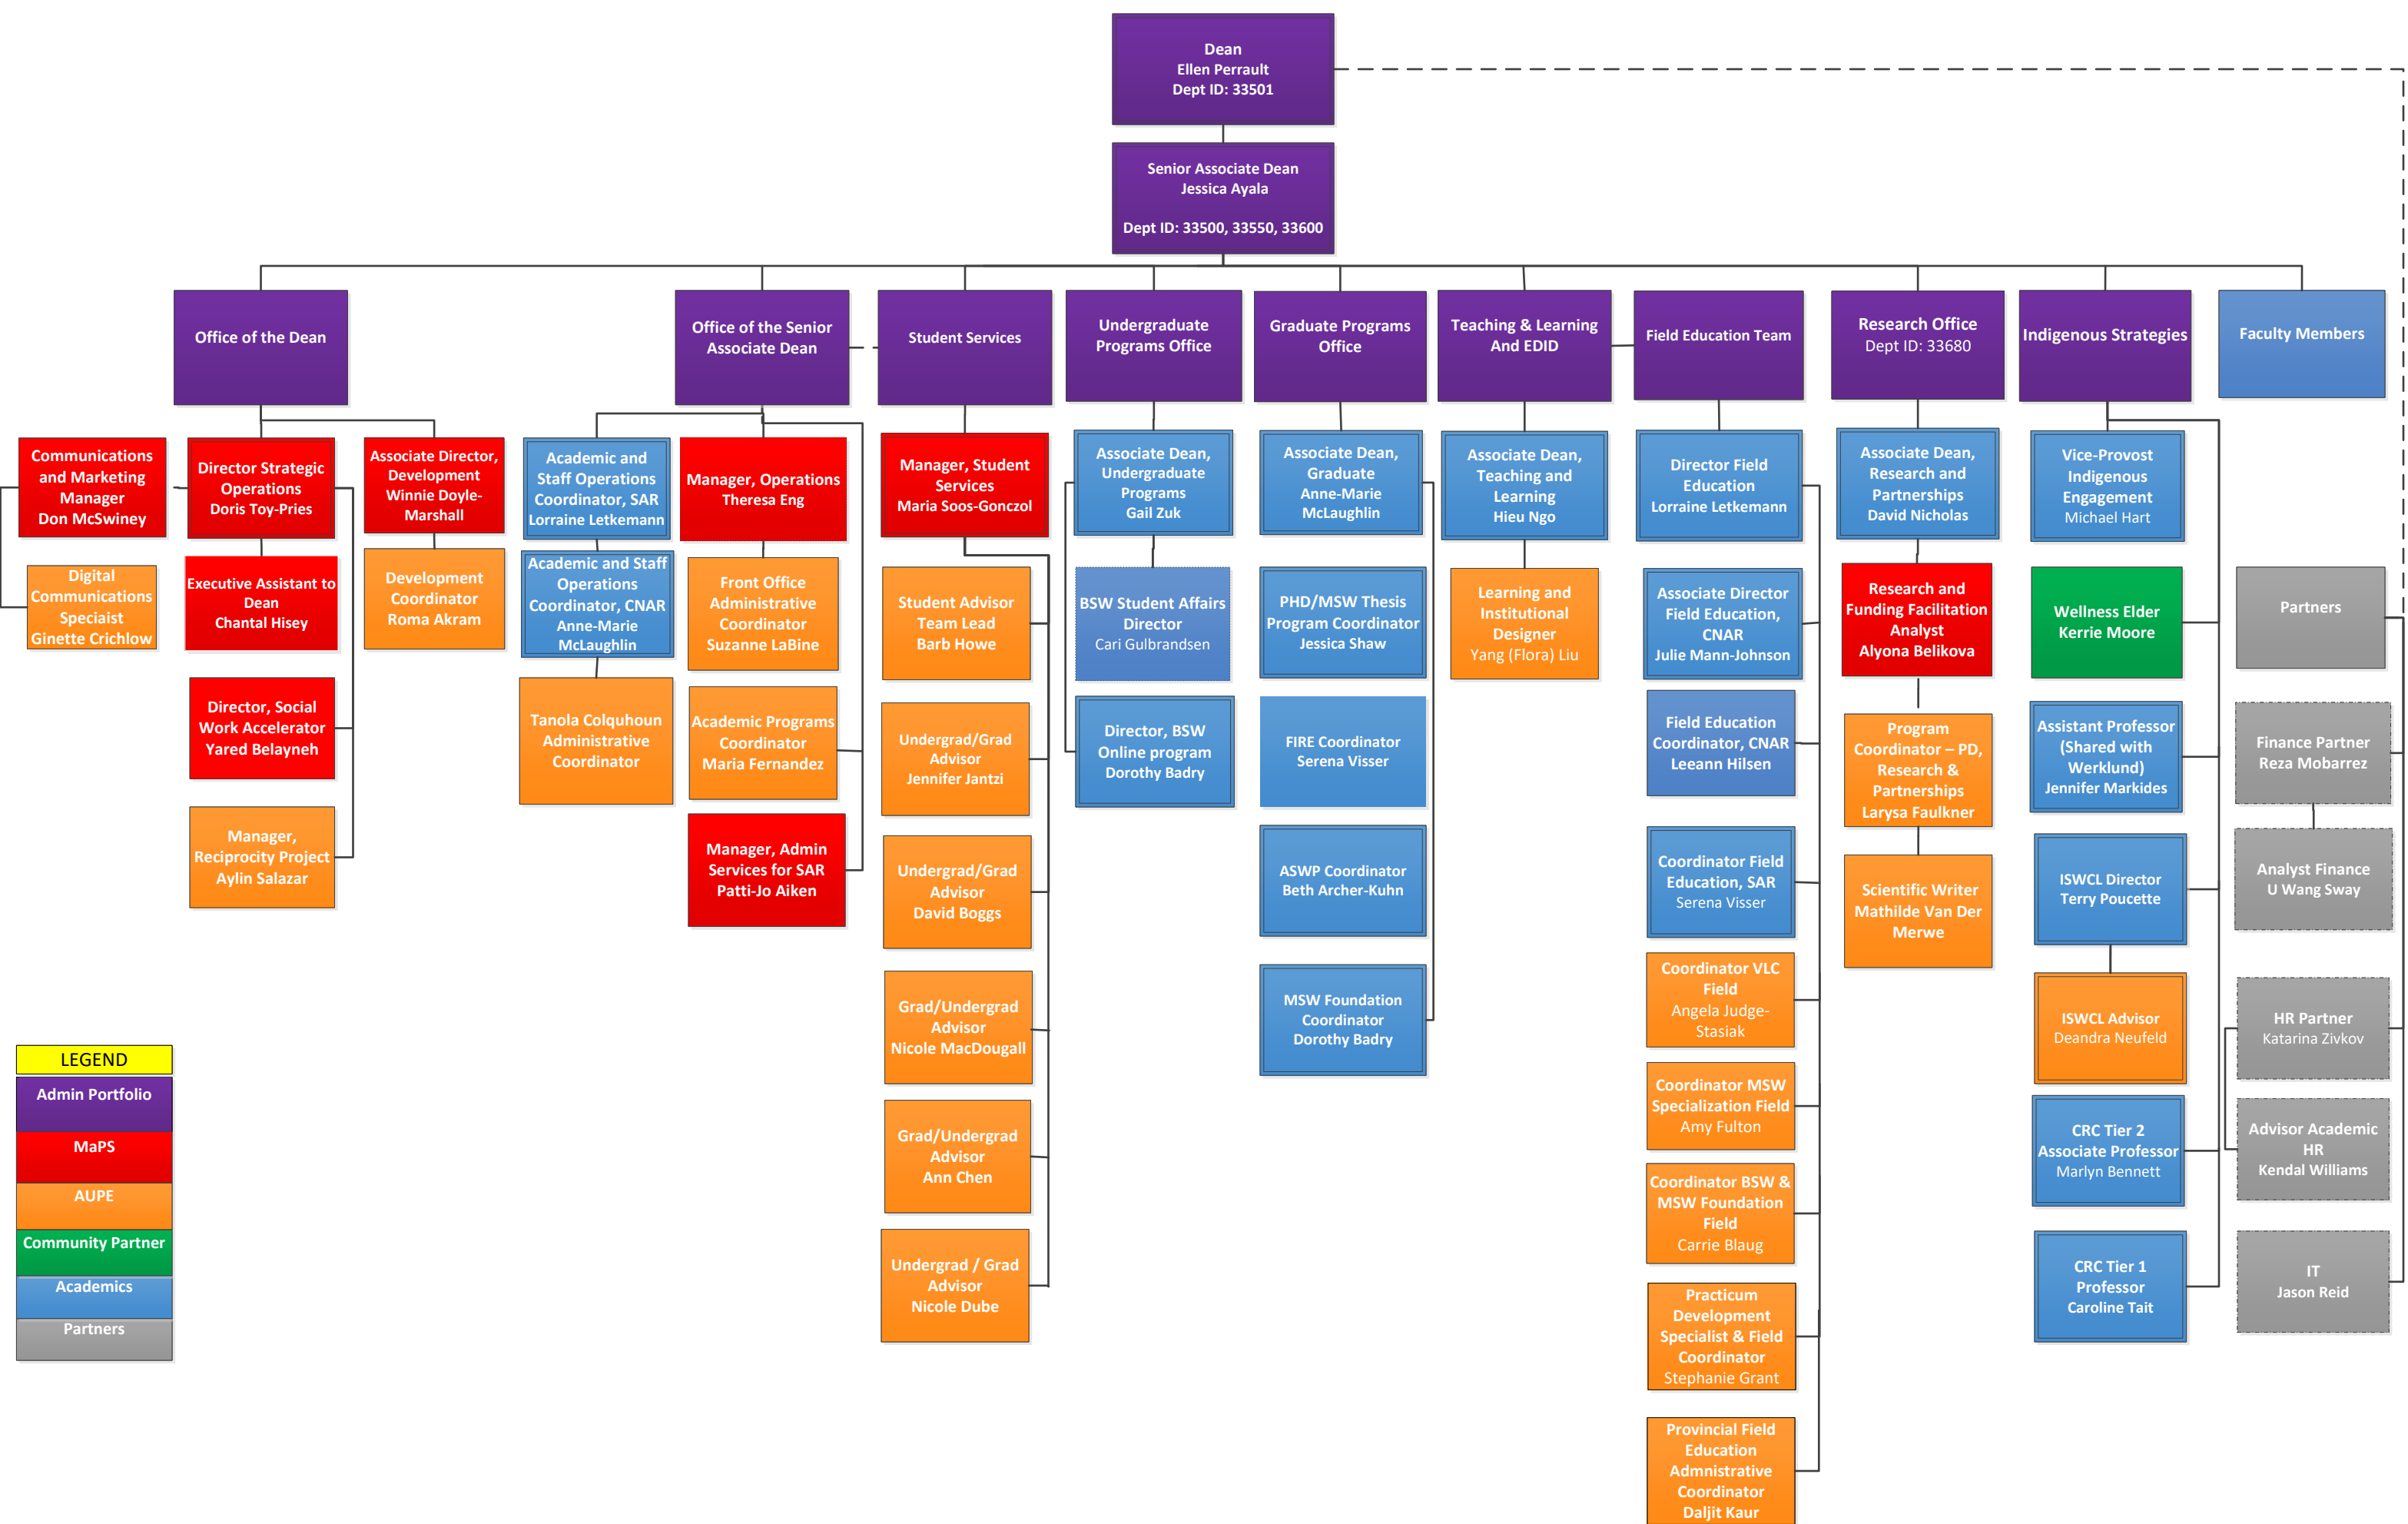

# Faculty of Social Work Organizational Chart

## Updated: December 2024

**LEGEND**

- Admin Portfolio
- MaPS
- AUPE
- Community Partner
- Academics
- Partners