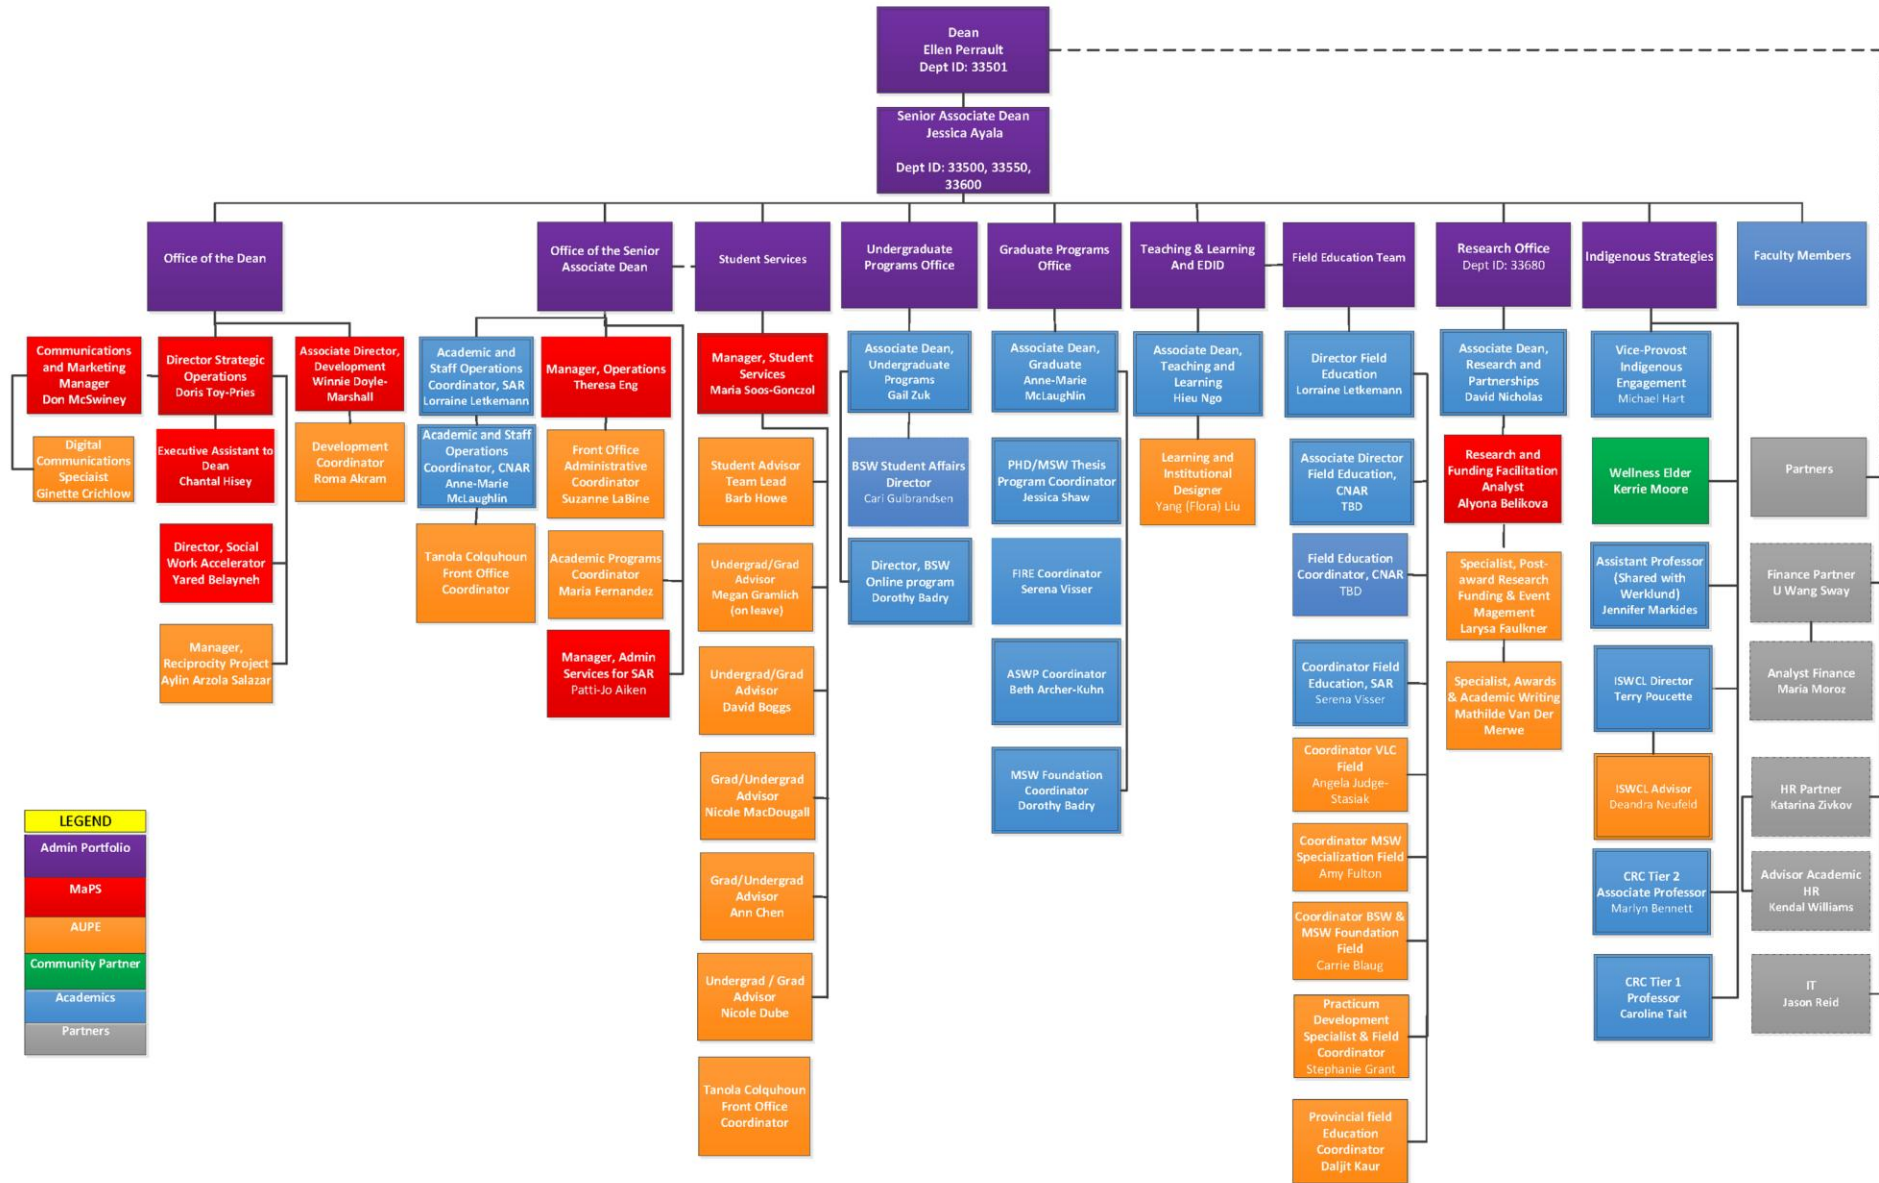

Faculty of Social Work Organizational Chart

Updated: February 2025

LEGEND	
Admin Portfolio	(Purple)
MaPS	(Red)
AUPE	(Orange)
Community Partner	(Green)
Academics	(Blue)
Partners	(Grey)